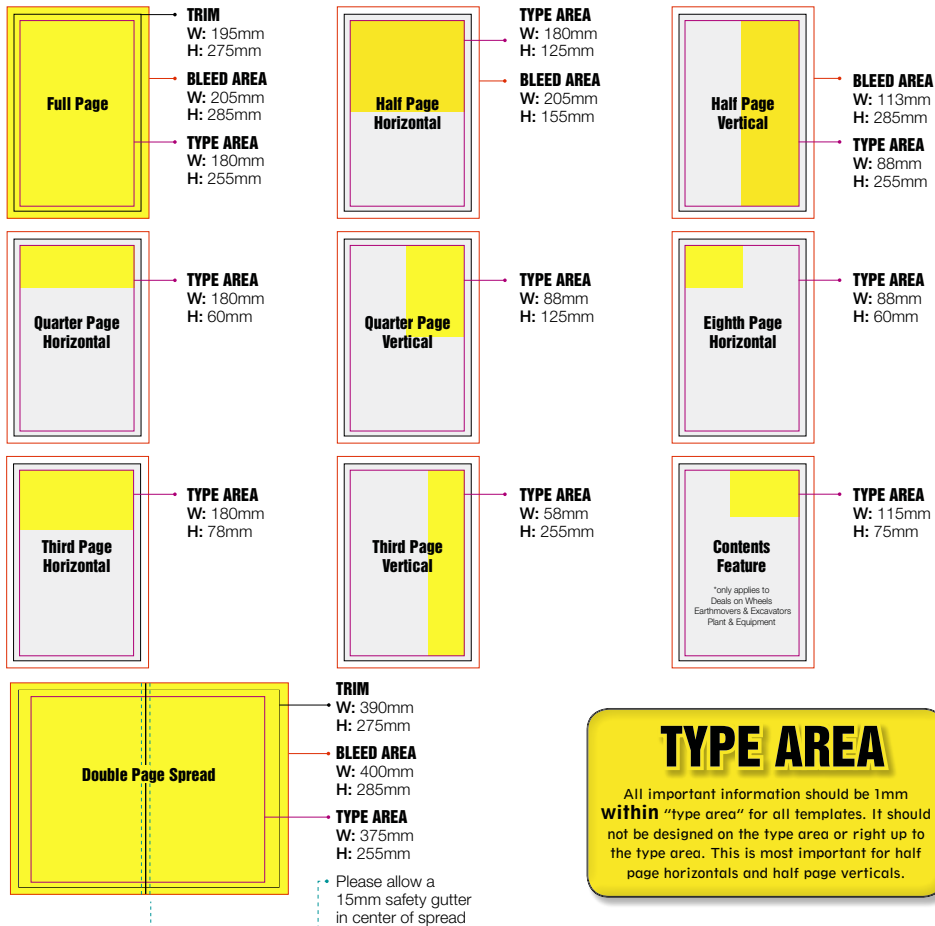

SPECIFICATIONS, RATES & DEADLINES

Specifications correct at December 2010 - subject to change without notice

For sizes that cannot have a bleed, please use the TYPE AREA for the ad size Portrait Adverts Only, No Landscape Adverts Will Be Accepted

FTP INSTRUCTIONS

If you are unable to take advantage of our TraderAds.com.au website, please use the material delivery method below

- Collect all material (jpeg images and Word document that states your company name and relevant text) into a single folder on your desktop.
 Name folder: "Customer Number"_"Section"_"Issue"
 eg: 5000000_G_355 (G=Gloss, N=Newsprint, M=Mono)
- In your web browser, type the following address:
<ftp://trailerboat:upload@ftp.tradergroup.com.au>

RATES

AD TYPE	GLOSS COLOUR	NEWSPRINT COLOUR
Inside Front Cover	\$2,585	
Inside Front DPS	\$4,620	
Page 3	\$2,585	
Inside Back Cover	\$2,200	
Outside Back Cover	\$2,970	
DPS	\$3,410	\$2,640
Full Page	\$2,035	\$1,500
Half Page	\$1,200	\$880
1/4 Vertical/Horizontal	\$700	\$500
1/8 page strips	\$350	\$275

trailer BOAT
 .com.au fishing, fun & ski

WEBSITE

AD SPACE	SPECS	RATES
Leaderboard	728 x 90 pixels	\$600+GST
Skyscraper 1	160 x 600 pixels	\$500+GST
Skyscraper 2	160 x 600 pixels	\$420+GST
Island	300 x 250 pixels	\$360+GST